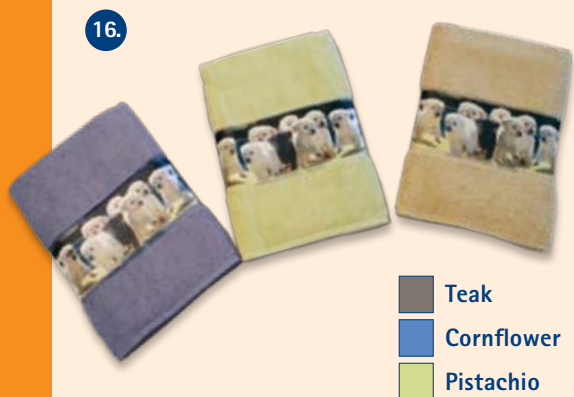

**16. Guide Dogs Collection
Puppy Border Hand Towels**

- 100% combed cotton
- Adorable puppy border image
- Matches border bath towels
- Dimensions – 40cm x 60cm
- Made in Davenport, Tasmania
- Colours may vary for illustration purposes only

Teak Code 3895

Cornflower Code 4343

Pistachio Code 3286

Price $16.95 each